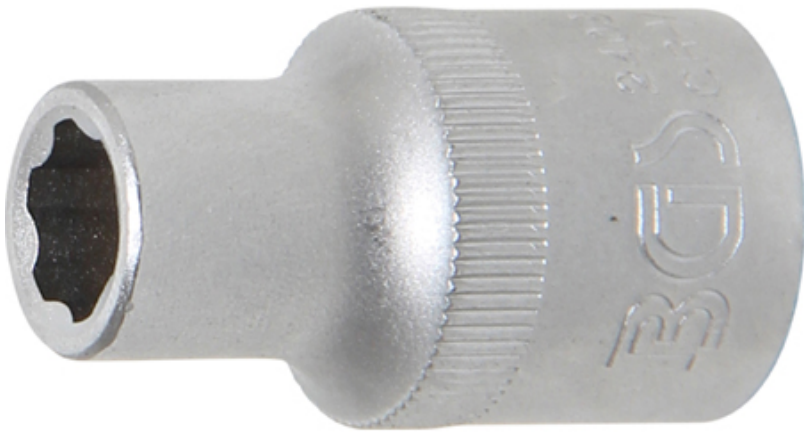

1/2" Socket, "Super Lock", 9 mm (Art. 2409)

---

- satin chrome plated
- knurled

Technical modifications reserved - we are not responsible for issues while printing